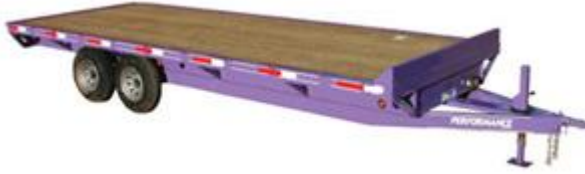

SINGLE AXLE LANDSCAPE
GVWR 2995#

Model	Description
SL6010	5 x 10
SL6012	5 x 12
SL6014	5 x 14
SL7710	77 x 10
SL7712	77 x 12
SL7714	77 x 14

TANDEM AXLE LANDSCAPE
GVWR 6000#

Model	Description
TL7712	77 x 12
TL7714	77 x 14
TL7716	77 x 16
TL7718	77 x 18
TL8312	83 x 12
TL8314	83 x 14
TL8316	83 x 16
TL8318	83 x 18

SINGLE AXLE MOTORCYCLE TRAILER

Model	Description
MT7710	77" x 10"
MT7712	77" x 12"

OVER-THE-AXLE
GVWR 13,200#

Model	Description
120A9616	96 x 16
120A9618	96 x 18
120A9620	96 x 20

OVER-THE-AXLE
GVWR 7700#

Model	Description
70A9614	96 x 14
70A9616	96 x 16
70A9618	96 x 18