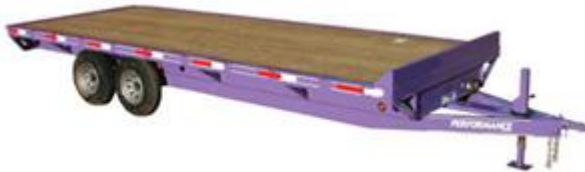

OVER-THE-AXLE
GVWR 9995#

Model	Description
100A9614	96 x 14
100A9616	96 x 16
100A9618	96 x 18
100A9620	96 x 20