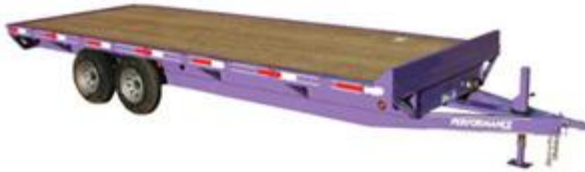

SINGLE AXLE MOTORCYCLE TRAILER

Model	Description
MT7710	77" x 10"
MT7712	77" x 12"

OVER-THE-AXLE
GVWR 13,200#

Model	Description
120A9616	96 x 16
120A9618	96 x 18
120A9620	96 x 20

OVER-THE-AXLE
GVWR 7700#

Model	Description
70A9614	96 x 14
70A9616	96 x 16
70A9618	96 x 18